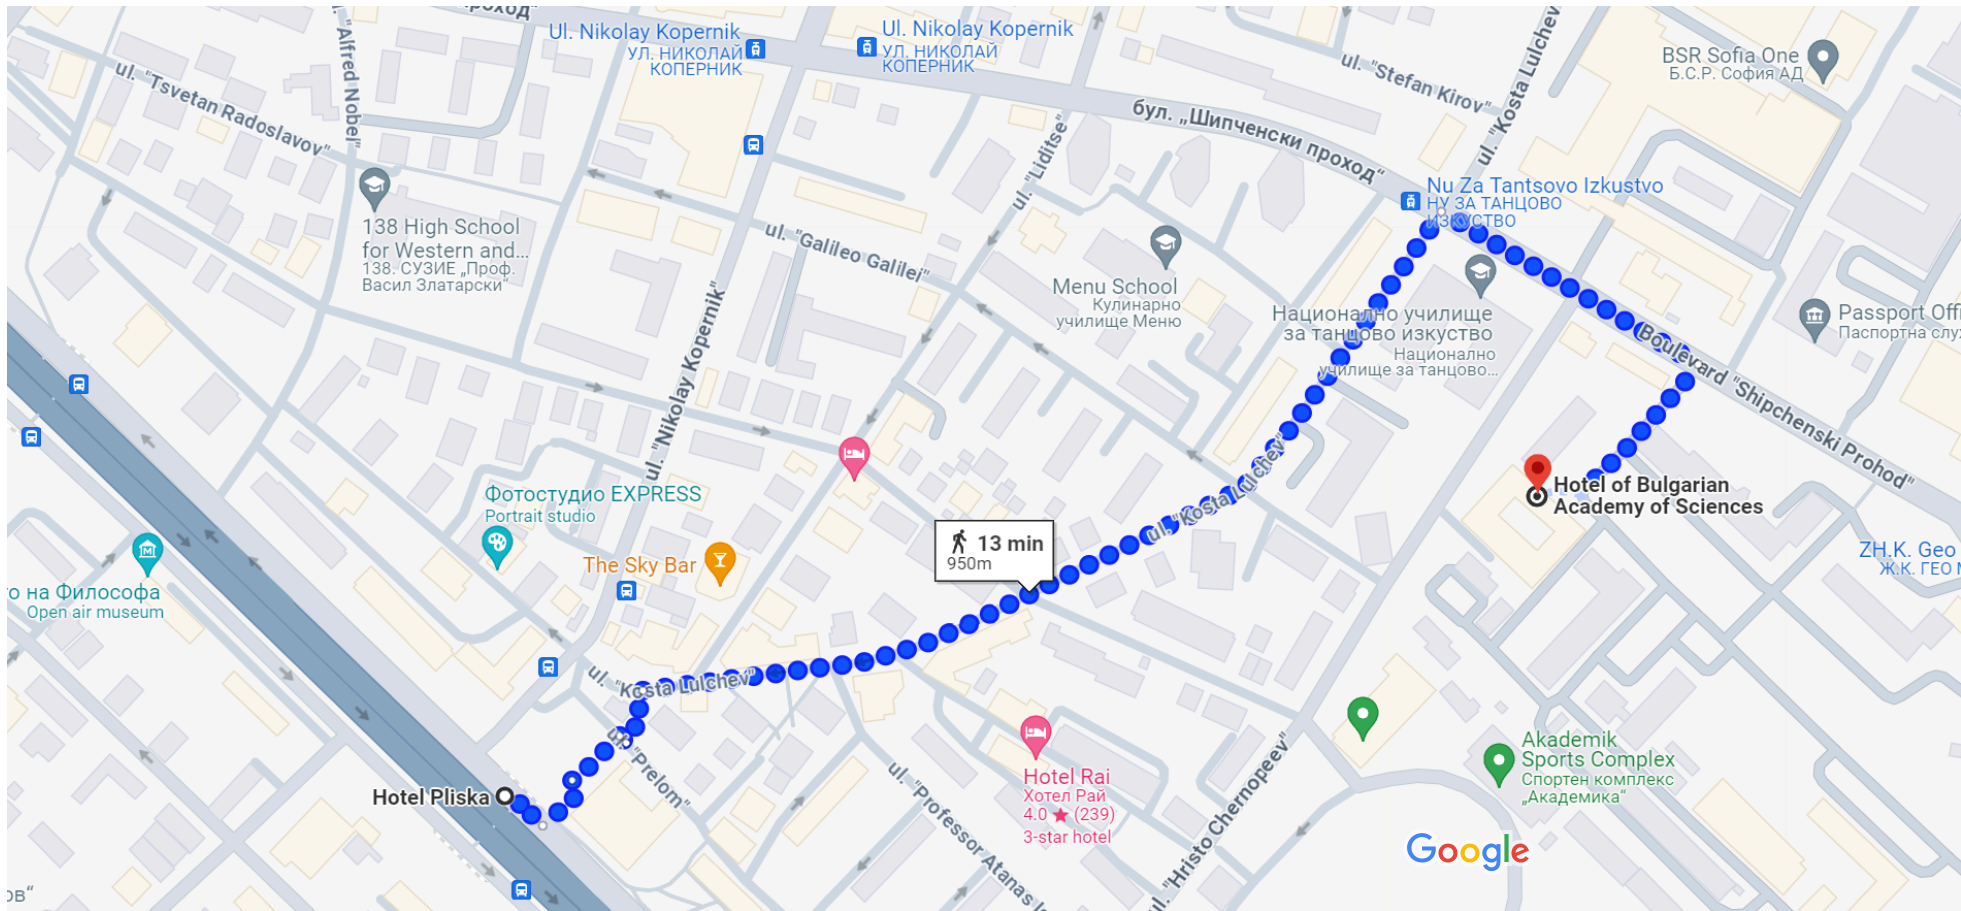

Hotel Pliska, Geo Milev, 1113 Sofia to Hotel of Bulgarian Academy of Sciences, Geo Milev, Boulevard "Shipchenski Prohod" 52, 1111 Sofia

Map data ©2024 100 m

via ул. „Коста Лулчев“

13 min

1.0 km

Mostly flat